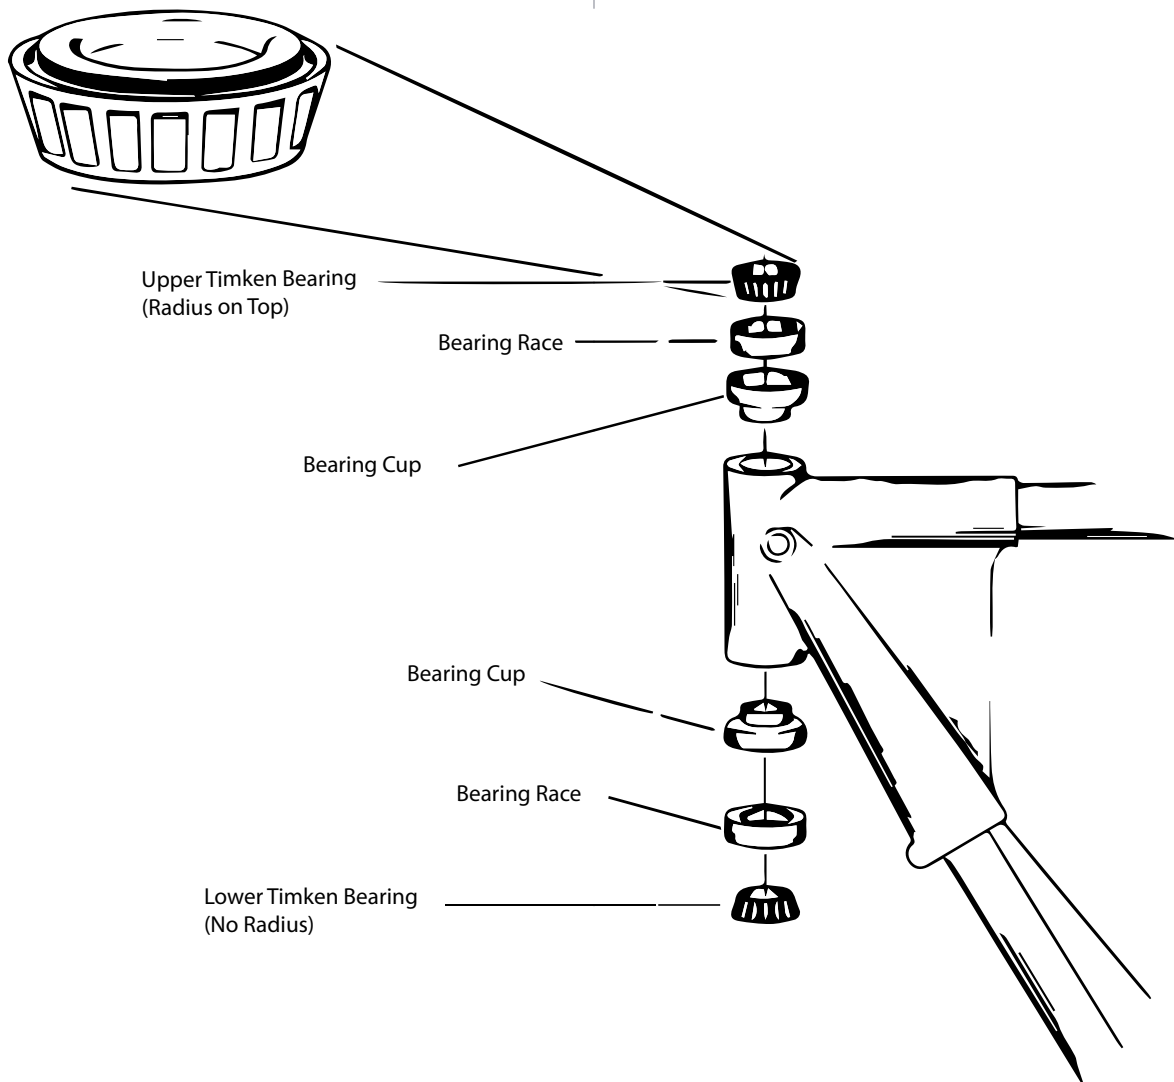

**HOW TO USE**

**Tapered Steering Head Bearings  
 Kit for Sportster →1977**

Item-Nº	15-112
---------	--------