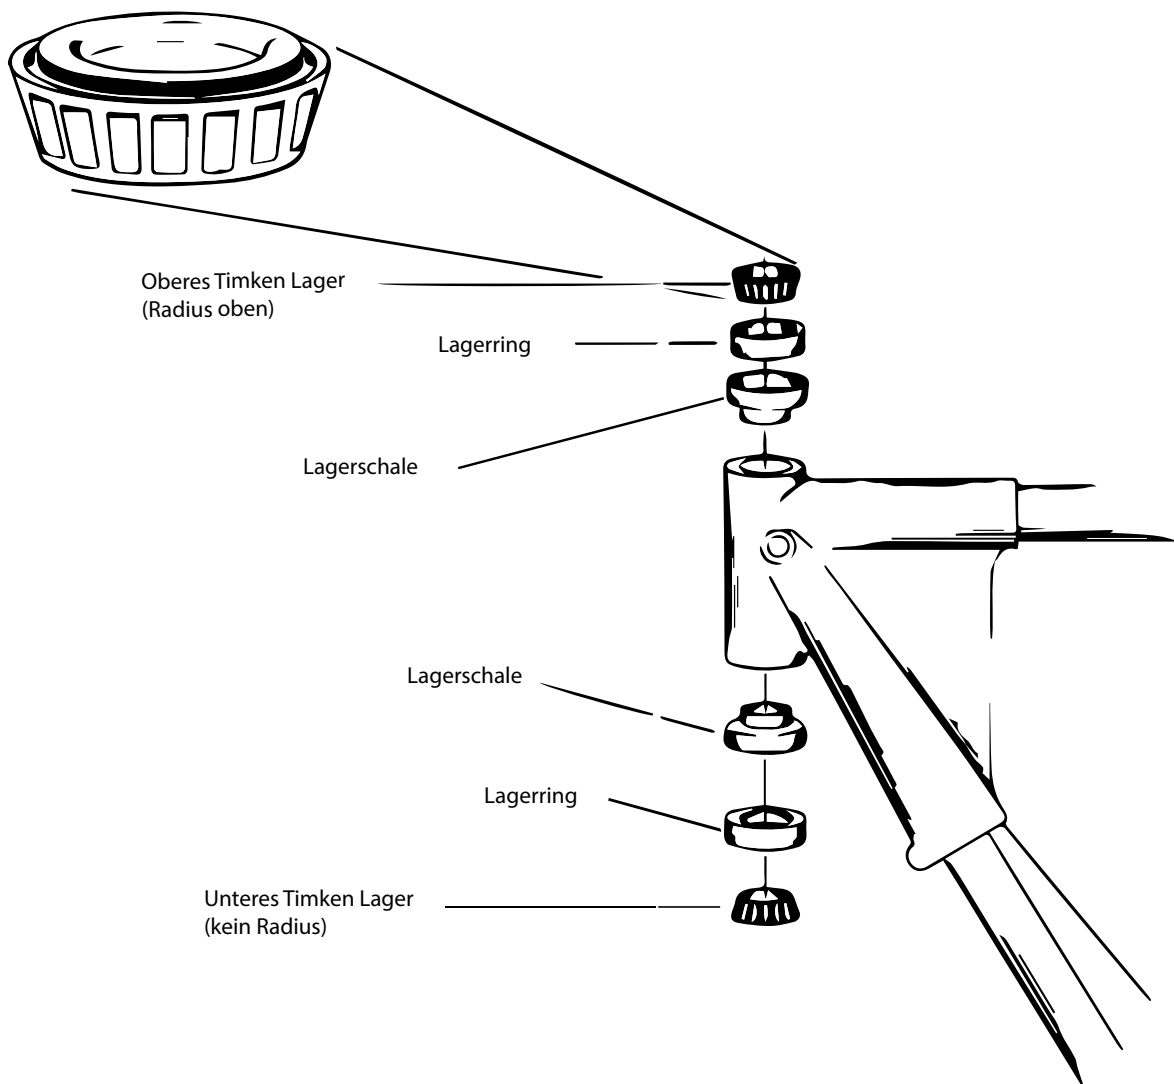

Kegelrollenlager-Kit für Sportster →1977

Art.-№

15-112