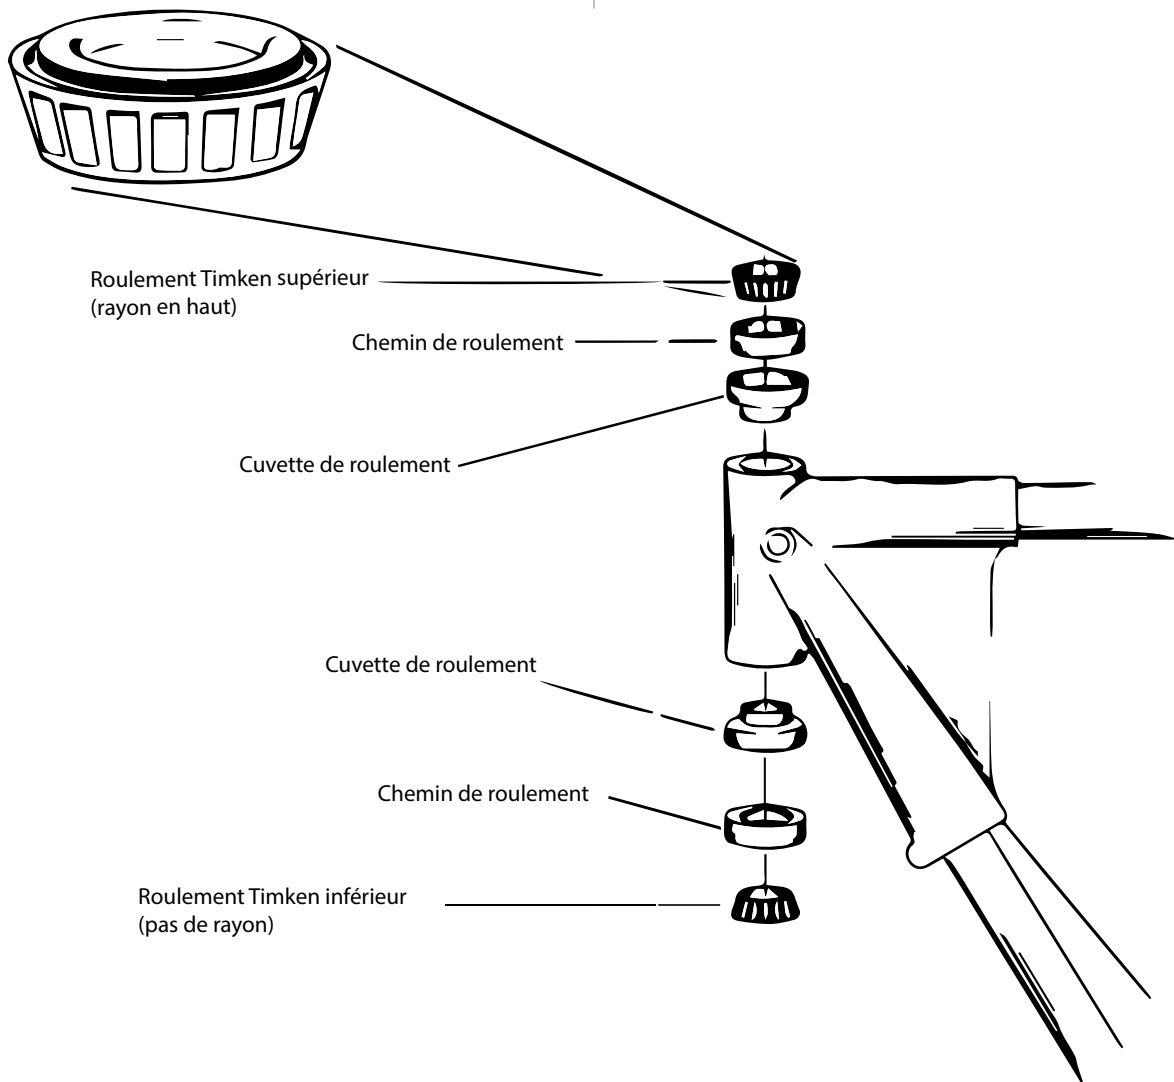

Kit de Roulements de direction coniques pour Sportster →1977

Art.-№ 15-112