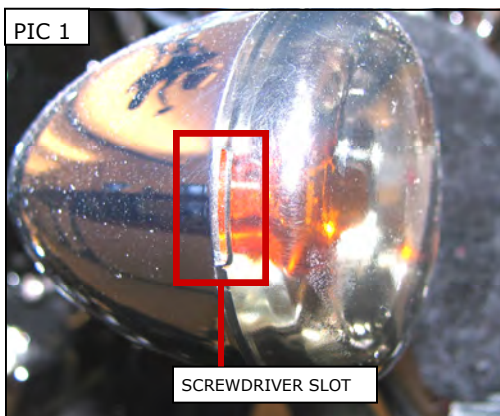

STEP 3

Position the Deep Dish Lens so that all three tabs are started in the housing, then gently push squarely on the lens to snap it in place.